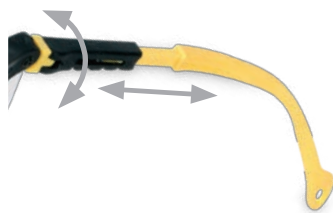

KRTS30008

Art. N°	Product info	Barcode
KRTS30008	- Brightness & contrast - Comfort wear with non slip rubber - Impact resistant polycarbonate lens	5 400338 057472 >

PC LENS