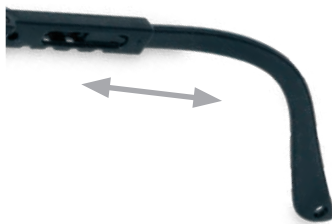

KRTS30002

Art. N°

Product info

Barcode

KRTS30002

- Adjustable temples
- Side shields
- Impact resistant polycarbonate lens

CE EN 166

PC LENS