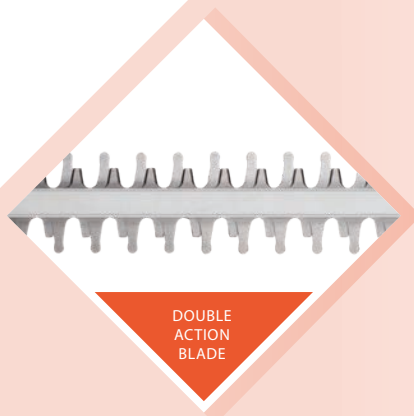

HEDGE TRIMMERS

ACCU HAAGSCHAREN // CISAILLES À HAIE SUR BATTERIE
AKKU HECKENSCHEREN // TIJERAS CORTASETOS A BATERIA

NEW

POWEBG7530

RATED VOLTAGE
18V_{Li}

KNIFE DISTANCE
14,5mm

CUTTING LENGTH
410mm

BLADE LENGTH
510mm

- Double action blade
- Safety guard
- Two-handed operation
- Quick stop
- Soft grip
- Auxiliary handle with safety switch

ONE FITS ALL
18V LITHIUM-ION BATTERY SERIES

ONE BATTERY FITS ALL EB-RANGE POWER AND GARDEN TOOLS

BATTERY AND CHARGER ARE NOT INCLUDED

NEW

POWDPG7530

RATED VOLTAGE
20V_{Li}

KNIFE DISTANCE
18mm

CUTTING LENGTH
510mm

BLADE LENGTH
560mm

- Double action blade
- Safety guard
- Safety switch
- Two-handed operation
- Quick stop
- Soft grip
- Auxiliary handle with safety switch

POWERPLUS