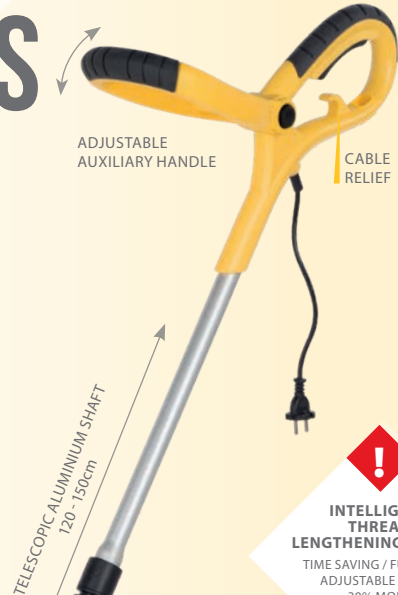

POWERPLUS

GRASS TRIMMERS

ELEKTRISCHE GRASTRIMMERS // COUPE-BORDURES ÉLECTRIQUES
ELEKTRO-RASENTRIMMER // CORTABORDES ELÉCTRICOS

POWXG30033

RATED POWER
500W

CUTTING WIDTH
320mm

SPOOL
Ø1.6mm - 4m (double thread)

- Intelligent thread lengthening system
- Edge guide wheel
- Flower protection
- Aluminium telescopic shaft
- Safety guard
- Cable relief

INTELLIGENT THREAD LENGTHENING SYSTEM
TIME SAVING / FULLY SELF ADJUSTABLE WIRE / 30% MORE CUTTING CAPACITY