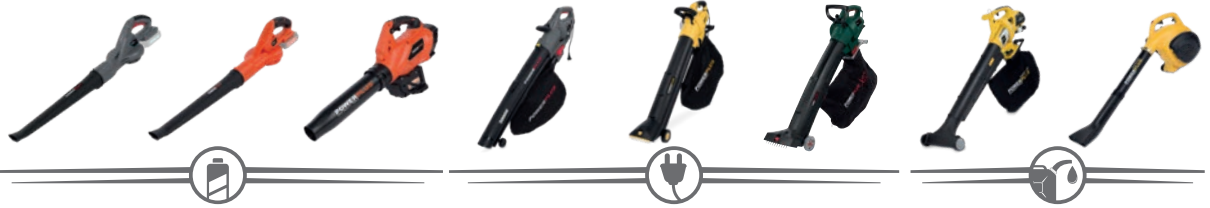

LEAF BLOWERS/VACUUM