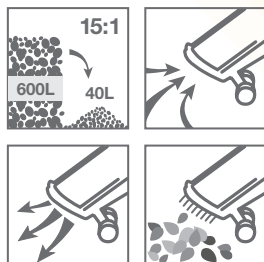

- 4 functions: shredding, blowing, vacuuming & raking
- Shredding ratio 15:1
- Electric speed control
- Wide nozzle with wheels
- Telescopic tube (10 positions)
- Carrying belt
- Easy cleaning window
- Built-in rake (10 needles)
- Adjustable auxiliary handle