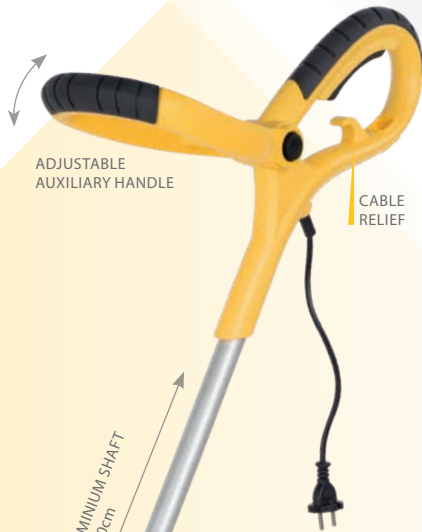

CUTTING WIDTH
250mm

SPOOL
Ø1.4mm - 3m (double thread)

- Automatic thread lengthening system
- Guide handle
- Flower protection
- Safety guard
- Cable relief

FLOWER PROTECTION

DOUBLE THREAD

AUTOMATIC THREAD LENGTHENING SYSTEM

ADJUSTABLE AUXILIARY HANDLE

CABLE RELIEF

TELESCOPIC ALUMINIUM SHAFT
110 - 130cm

FLOWER PROTECTION

EDGE GUIDE WHEEL

INTELLIGENT THREAD LENGTHENING SYSTEM

TIME SAVING / FULLY SELF ADJUSTABLE WIRE / 30% MORE CUTTING CAPACITY