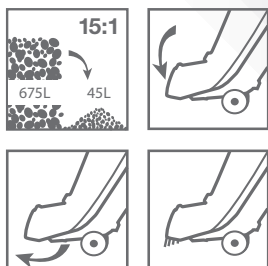

LEAF BLOWERS/VACUUM

ELEKTRISCHE BLADZUIGERS/-BLAZERS // ASPIRATEURS/SOUFFLEURS DE FEUILLES ÉLECTRIQUES
ELEKTRO-LAUBSAUGER/-BLÄSER // SOPLADORES/ASPIRADORES DE HOJAS ELÉCTRICOS

ELECTRONIC
SPEED
CONTROL

QUICK
RELEASE
COLLECT BAG

+FREE

CARRYING BELT

TELESCOPIC TUBE

DOUBLE
WHEEL
SUPPORT

POWERPLUS XQ
HIGH QUALITY TOOLS

POWXQG5030

RATED POWER
3000W

MAX. AIR SPEED
300km/h

MAX. AIR VOLUME
16m³/min

COLLECT BAG
45L

- 4 functions: shredding, blowing, vacuuming & raking
- Shredding ratio 15:1
- Metal shredding blade
- Electric speed control
- Adjustable auxiliary handle
- Telescopic tube
- Carrying belt

EASY CLEANING
WINDOW

BUILT-IN RAKE
(10 NEEDLES)