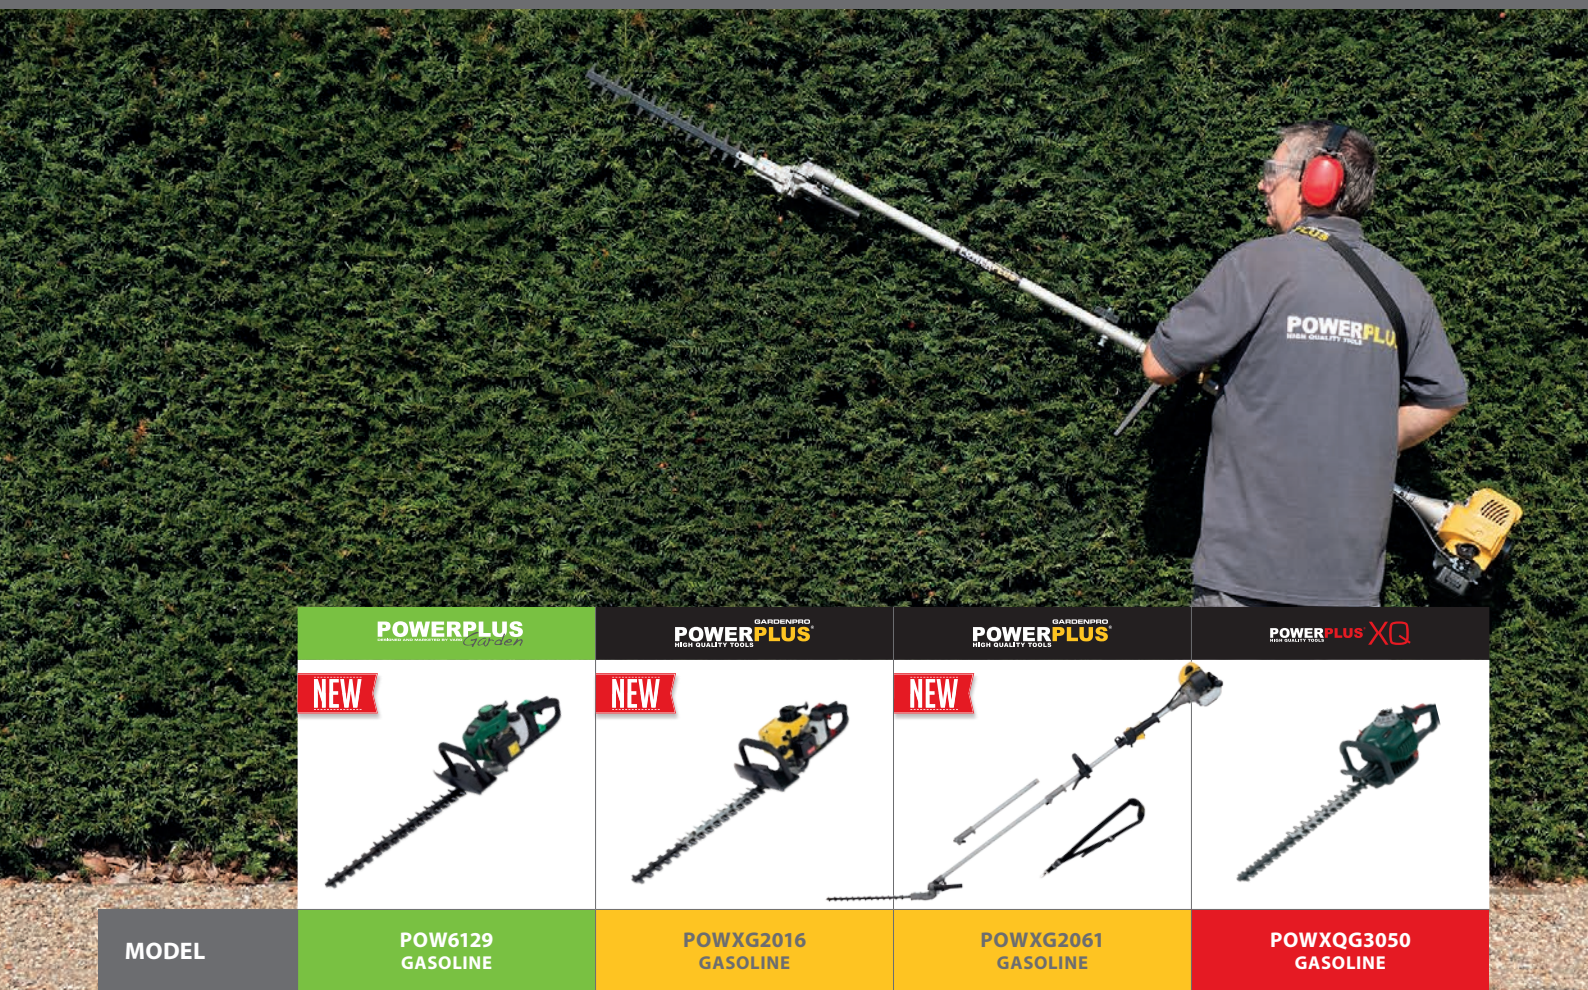

5 YEAR WARRANTY

GASOLINE

HEDGE TRIMMERS

BENZINE HAAGSCHAREN // TAILLE-HAIES À ESSENCE
 BENZIN-HECKENSCHEREN // CORTASETOS A GASOLINA

	POWERPLUS <small>GARDENPRO</small> HIGH QUALITY TOOLS	POWERPLUS <small>GARDENPRO</small> HIGH QUALITY TOOLS	POWERPLUS <small>GARDENPRO</small> HIGH QUALITY TOOLS	POWERPLUS XQ HIGH QUALITY TOOLS
	NEW 	NEW 	NEW 	
MODEL	POW6129 GASOLINE	POWXG2016 GASOLINE	POWXG2061 GASOLINE	POWXQG3050 GASOLINE