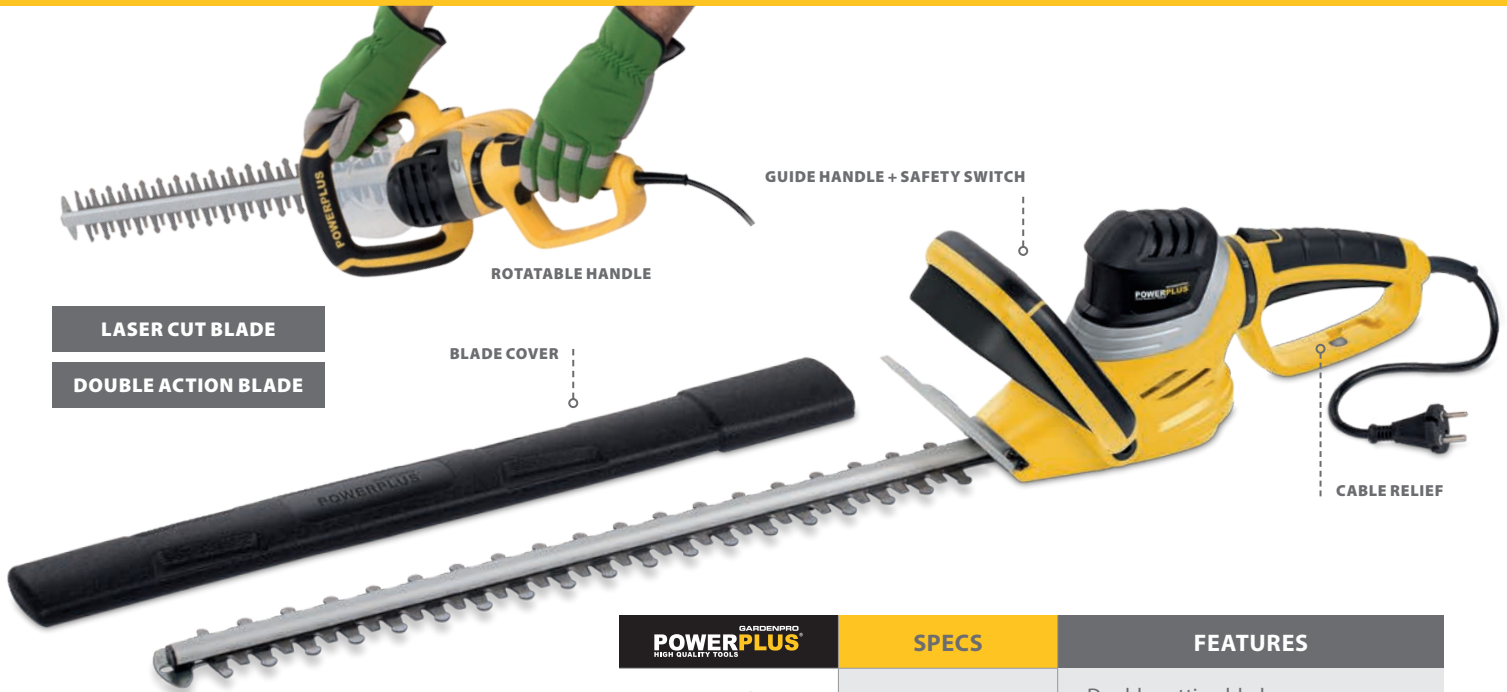

POWXG2007

LASER CUT BLADE

DOUBLE ACTION BLADE

GUIDE HANDLE + SAFETY SWITCH

BLADE COVER

CABLE RELIEF

3 YEAR WARRANTY

POWERPLUS <small>GARDENPRO</small>	SPECS	FEATURES
Rated power	550W	<ul style="list-style-type: none"> • Double cutting blade • Electrical brake / Two hand operation • Laser cut blade • Hand guard • Protective nose with hanging hole
Blade size	525mm	
Cutting width	16mm	

ELECTRIC

HEDGE TRIMMERS

ELEKTRISCHE HAAGSCHAREN // TAILLE-HAIES ÉLECTRIQUES
ELEKTRO-HECKENSCHEREN // CORTASETOS ELÉCTRICOS

POWXG2008

3 YEAR WARRANTY

POWERPLUS GARDENPRO HIGH QUALITY TOOLS	SPECS	FEATURES
Rated power	600W	<ul style="list-style-type: none"> • Double cutting blade • Rotatable handle with soft grip • Electrical brake / Two hand operation • Laser cut blade • Hand guard • Protective nose with hanging hole
Blade size	610mm	
Cutting width	20mm	