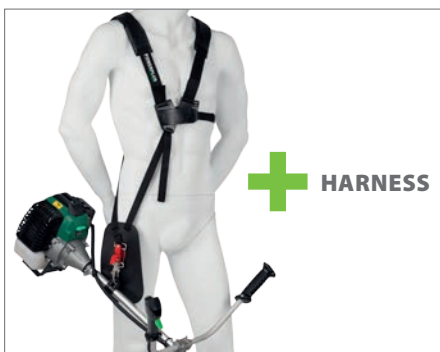

GRASS TRIMMER

BRUSH CUTTER

+ HARNESS

BOSCH
SPARK PLUG

SEPARATELY
ADJUSTABLE HANDLES

use with fuel type
95 | 98 | E10

**2 YEAR
 WARRANTY**

POWOIL023
 also available in 5L POWOIL025