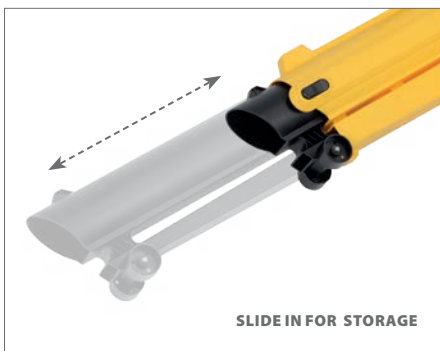

ELECTRIC

LEAF BLOWERS/VACUUM

BLADZUIGERS/-BLAZERS // ASPIRATEURS/SOUFFLEURS DE FEUILLES
LAUBSAUGER/-BLÄSER // SOPLADORES/ASPIRADORES DE HOJAS

POWXG4035

+ CARRYING BELT