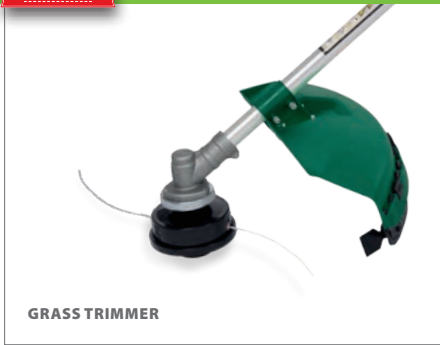

ELECTRIC

GRASS TRIMMERS

ELEKTRISCHE GRASTRIMMERS // COUPE-BORDURES ÉLECTRIQUES
ELEKTRO-RASENTRIMMER // CORTABORDES ELÉCTRICOS

	POWERPLUS <small>POWERPLUS HIGH QUALITY TOOLS</small>	POWERPLUS <small>GARDENPRO HIGH QUALITY TOOLS</small>	POWERPLUS <small>GARDENPRO HIGH QUALITY TOOLS</small>	POWERPLUS <small>GARDENPRO HIGH QUALITY TOOLS</small>
	NEW 	NEW 	NEW 	NEW 
MODEL	POW6011P ELECTRIC	POWXG30030 ELECTRIC	POWXG30033 ELECTRIC	POWXG30035 ELECTRIC
Rated power	250W	400W	500W	600W
Cutting width	220mm	270mm	320mm	350mm
Spool	Ø1.2mm - 2m double thread	Ø1.4mm - 5m double thread	Ø1.6mm - 4m double thread	Ø1.6mm - 4m double thread
FEATURES				
Telescopic shaft	N.A.	110-130cm	120-150cm	120-150cm
Adjustable auxiliary handle		✓	✓	✓
Safety guard	✓	✓	✓	✓
Flower protection		✓	✓	✓
Edge guide wheel		✓	✓	✓
LENGTHENING SYSTEM				
Tap & go	✓			
Intelligent		✓	✓	✓
COMPATIBLE ACCESSORIES				
Spool	SPOOL POWACG1072	SPOOL POWACG1152	SPOOL POWACG1162 SPOOL POWACG1172 (TWISTED)	SPOOL POWACG1162 SPOOL POWACG1172 (TWISTED)
EXTRA				
			+ 1x SPOOL	+ 1x SPOOL / + 2x SPOOL
BARCODE				
	 5 400338 067679 >	 5 400338 067082 >	 5 400338 067099 >	 5 400338 067105 >

GASOLINE

GRASS TRIMMERS & BRUSH CUTTERS

BENZINE GRASSTRIMMERS & BOSMAAIERS
 COUPE-BORDURES & DÉBROUSSAILLEUSES À ESSENCE
 BENZIN-RASENTRIMMER & FREISCHNEIDER
 CORTABORDES & DESBROZADORAS A GASOLINA

NEW POW60478