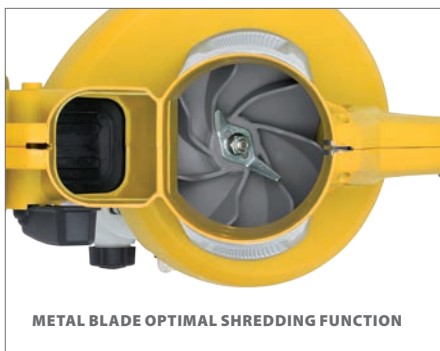

**3 YEAR
WARRANTY**

ELECTRIC

LEAF BLOWERS/VACUUM

BLADZUIGERS/-BLAZERS // ASPIRATEURS/SOUFFLEURS DE FEUILLES
LAUBSAUGER/-BLÄSER // SOPLADORES/ASPIRADORES DE HOJAS

POWXQG5030

EXTRA PERFORMANCE

POWERPLUS XQ

EASY CLEANING WINDOW

+ CARRYING BELT

BUILT-IN RAKE (10 NEEDLES)

TELESCOPIC TUBE

QUICK RELEASE COLLECT BAG

DOUBLE WHEEL SUPPORT

POWERPLUS XQ	SPECS	FEATURES
Rated power	3000W	<ul style="list-style-type: none"> Shredding ratio 15:1 Metal shredding blade Electronic speed control 4 functions: shredding, blowing, vacuuming & raking Adjustable auxiliary handle Telescopic tube Carrying belt
Max. air speed	300km/h	
Max. air volume	16m ³ /min	
Collect bag	45L	

5 YEAR WARRANTY

GASOLINE

LEAF BLOWERS/VACUUM

BLADZUIGERS/-BLAZERS // ASPIRATEURS/SOUFFLEURS DE FEUILLES
LAUBSAUGER/-BLÄSER // SOPLADORES/ASPIRADORES DE HOJAS

POWXG4050

3 YEAR WARRANTY

POWERPLUS GARDENPRO HIGH QUALITY TOOLS	SPECS	FEATURES
Cylinder capacity	30cc	<ul style="list-style-type: none">• Shredding ratio 10:1• Variable speed• 3 functions: shredding, blowing & vacuuming• Wide nozzle with wheels• Easy start• Carrying belt
Max. air speed	252km/h	
Max. air volume	10m ³ /min	
Collect bag	40L	