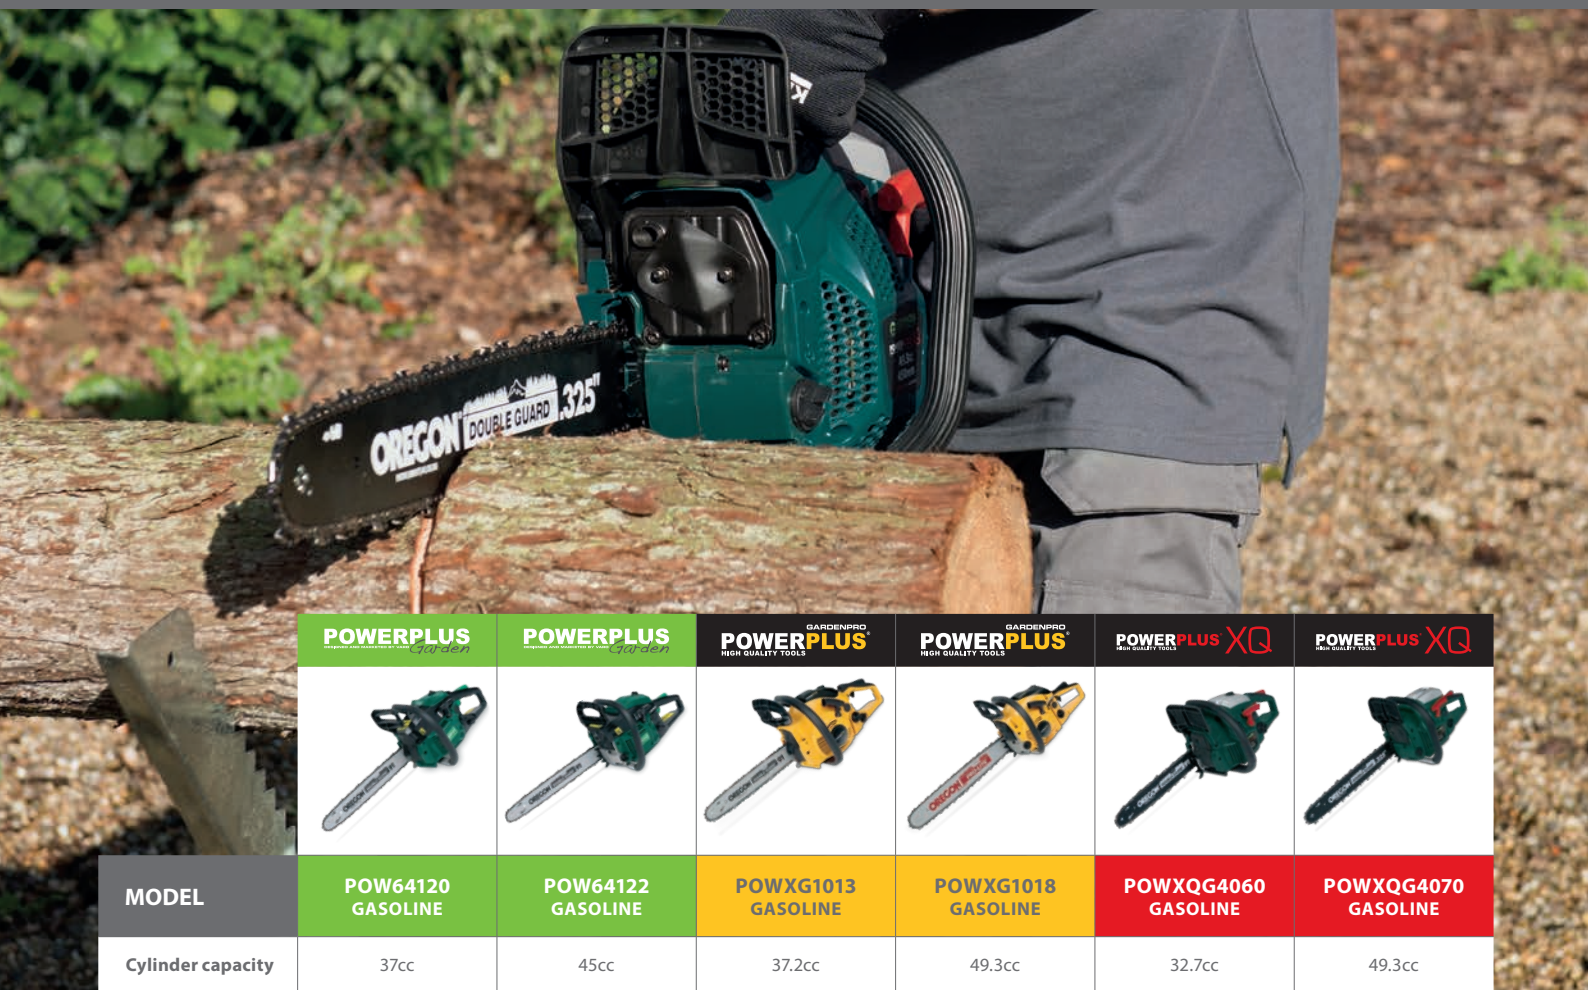

GASOLINE

CHAINSAWS

BENZINE KETTINGZAGEN // TRONÇONNEUSES À ESSENCE
BENZIN-KETTENSÄGEN // MOTOSIERRAS A GASOLINA

	POWERPLUS GARDENPRO Garden	POWERPLUS GARDENPRO Garden	POWERPLUS GARDENPRO HIGH QUALITY TOOLS	POWERPLUS GARDENPRO HIGH QUALITY TOOLS	POWERPLUS XQ HIGH QUALITY TOOLS	POWERPLUS XQ HIGH QUALITY TOOLS
MODEL	POW64120 GASOLINE	POW64122 GASOLINE	POWXG1013 GASOLINE	POWXG1018 GASOLINE	POWXQG4060 GASOLINE	POWXQG4070 GASOLINE
Cylinder capacity	37cc	45cc	37.2cc	49.3cc	32.7cc	49.3cc
Bar size	400mm	425mm	350mm	500mm	355mm	450mm

FEATURES

Walbro Carburettor	✓	✓	✓	✓	✓	✓
Spark plug	Bosch	Bosch	Champion	Champion	Champion	Champion
Automatic choke switch off	✓		✓	✓	✓	✓
Low vibration system			✓	✓	✓	✓
Oregon chain & bar	✓	✓	✓	✓	✓	✓

ACCESSORIES

	Cover	Cover	Cover	Cover Carrying box	Cover Carrying bag	Cover Carrying bag

COMPATIBLE ACCESSORIES

Chain	POWACG4231	POWACG4242	POWACG4222	POWACG425	POWACG4222	POWACG4241
Spark plug	POWACG2013	POWACG2013	POWACG2013	POWACG2013	POWACG2013	POWACG2013

BARCODE

5 400338 055201 >	5 400338 055218 >	5 400338 028441 >	5 400338 028465 >	5 400338 056284 >	5 400338 056291 >