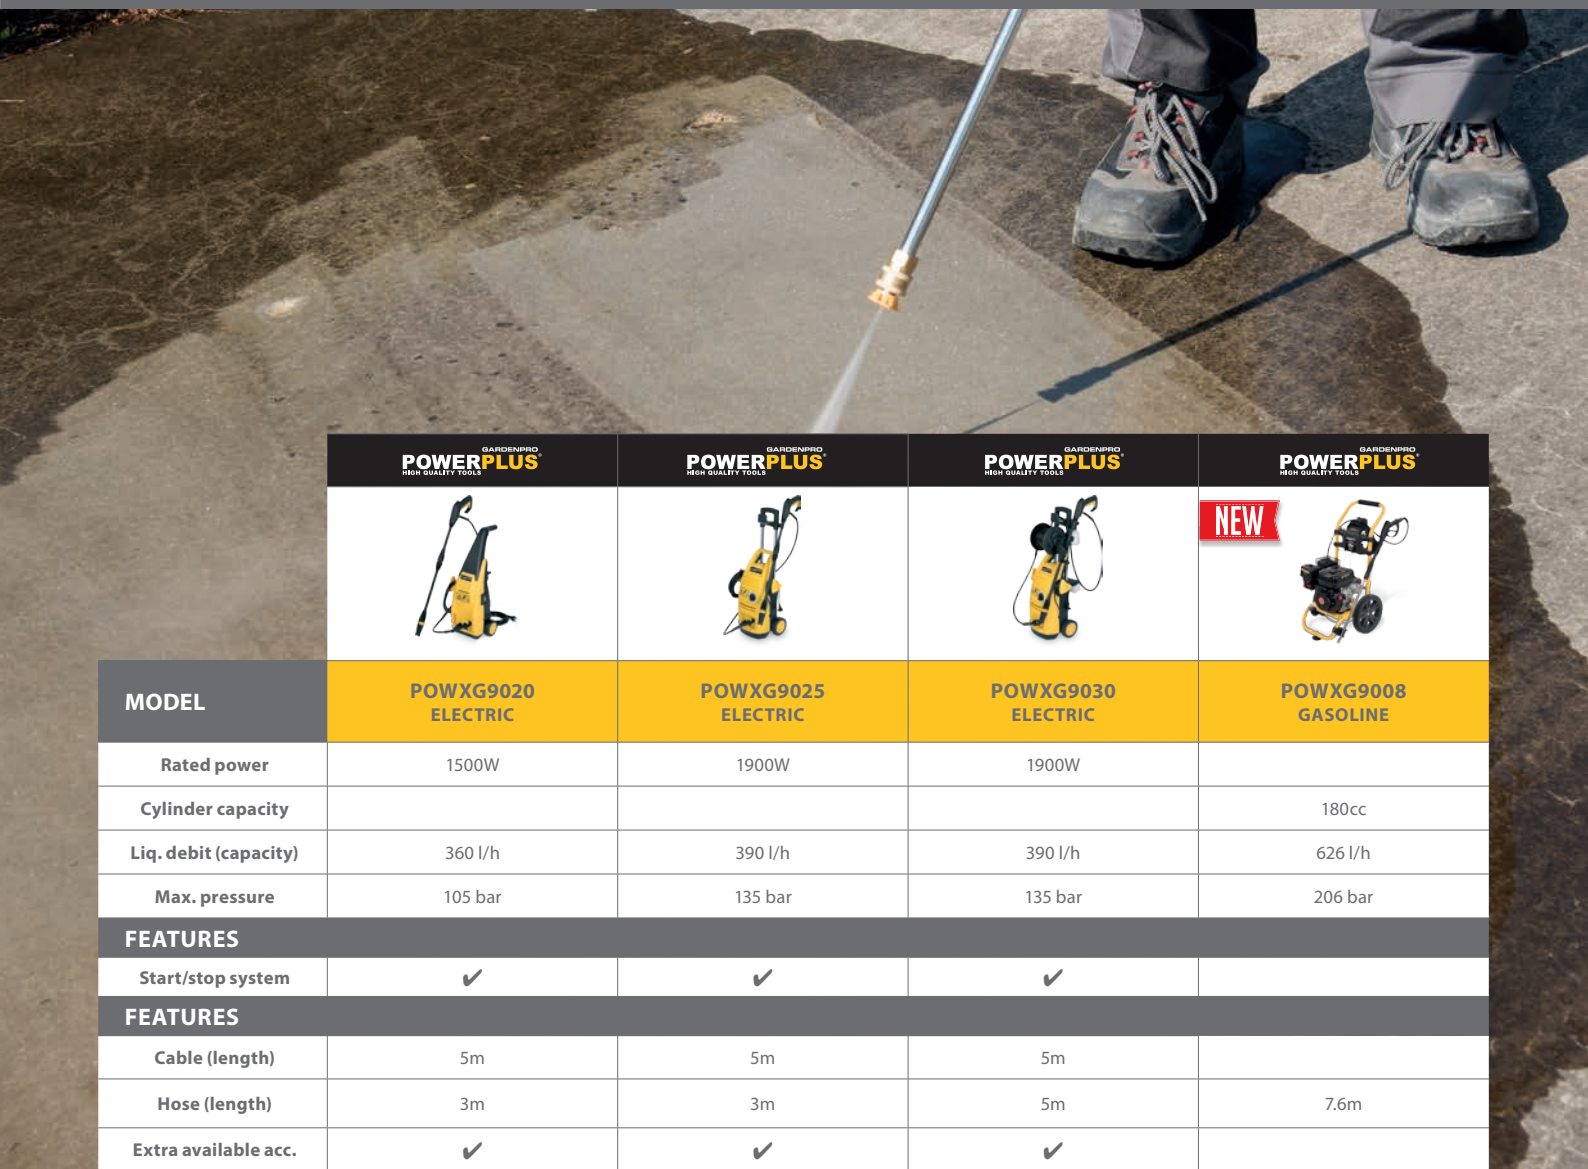

ELECTRIC &
GASOLINE

HIGH PRESSURE CLEANERS

HOGEDRUKREINIGERS // NETTOYEURS HAUTE PRESSION
HOCHDRUCKREINIGER // HIDROLIMPIADORAS

MODEL	POWXG9020 ELECTRIC	POWXG9025 ELECTRIC	POWXG9030 ELECTRIC	POWXG9008 GASOLINE
Rated power	1500W	1900W	1900W	
Cylinder capacity				180cc
Liq. debit (capacity)	360 l/h	390 l/h	390 l/h	626 l/h
Max. pressure	105 bar	135 bar	135 bar	206 bar
FEATURES				
Start/stop system	✓	✓	✓	
FEATURES				
Cable (length)	5m	5m	5m	
Hose (length)	3m	3m	5m	7.6m
Extra available acc.	✓	✓	✓	
Spark plug				POWACG2011

BARCODE

 5 400338 053221 >	 5 400338 053238 >	 5 400338 053245 >	 5 400338 067051 >

For
POWXG9020
POWXG9025
POWXG9030