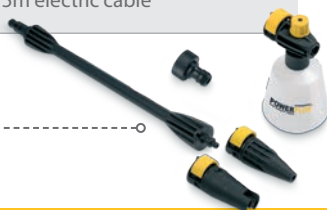

ELECTRIC

HIGH PRESSURE CLEANERS

ELEKTRISCHE HOGEDRUKREINIGERS // NETTOYEURS HAUTE PRESSION ÉLECTRIQUES
ELEKTRO-HOCHDRUCKREINIGER // HIDROLIMPIADORAS ELÉCTRICAS

POWXG9020

POWERPLUS GARDENPRO HIGH QUALITY TOOLS	SPECS	FEATURES
Rated power	1500W	• High pressure foam sprayer with detergent control • Spray gun back handle • Spray gun front • Adjustable & turbo nozzle • Patio cleaner • Male water connector • 3m high pressure hose • 5m electric cable
Water flow	360 l/h	
Max. Pressure	105 bar	

ACCESSORIES INCLUDED