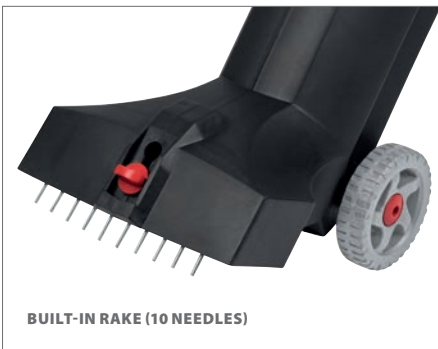

EASY CLEANING WINDOW

BUILT-IN RAKE (10 NEEDLES)