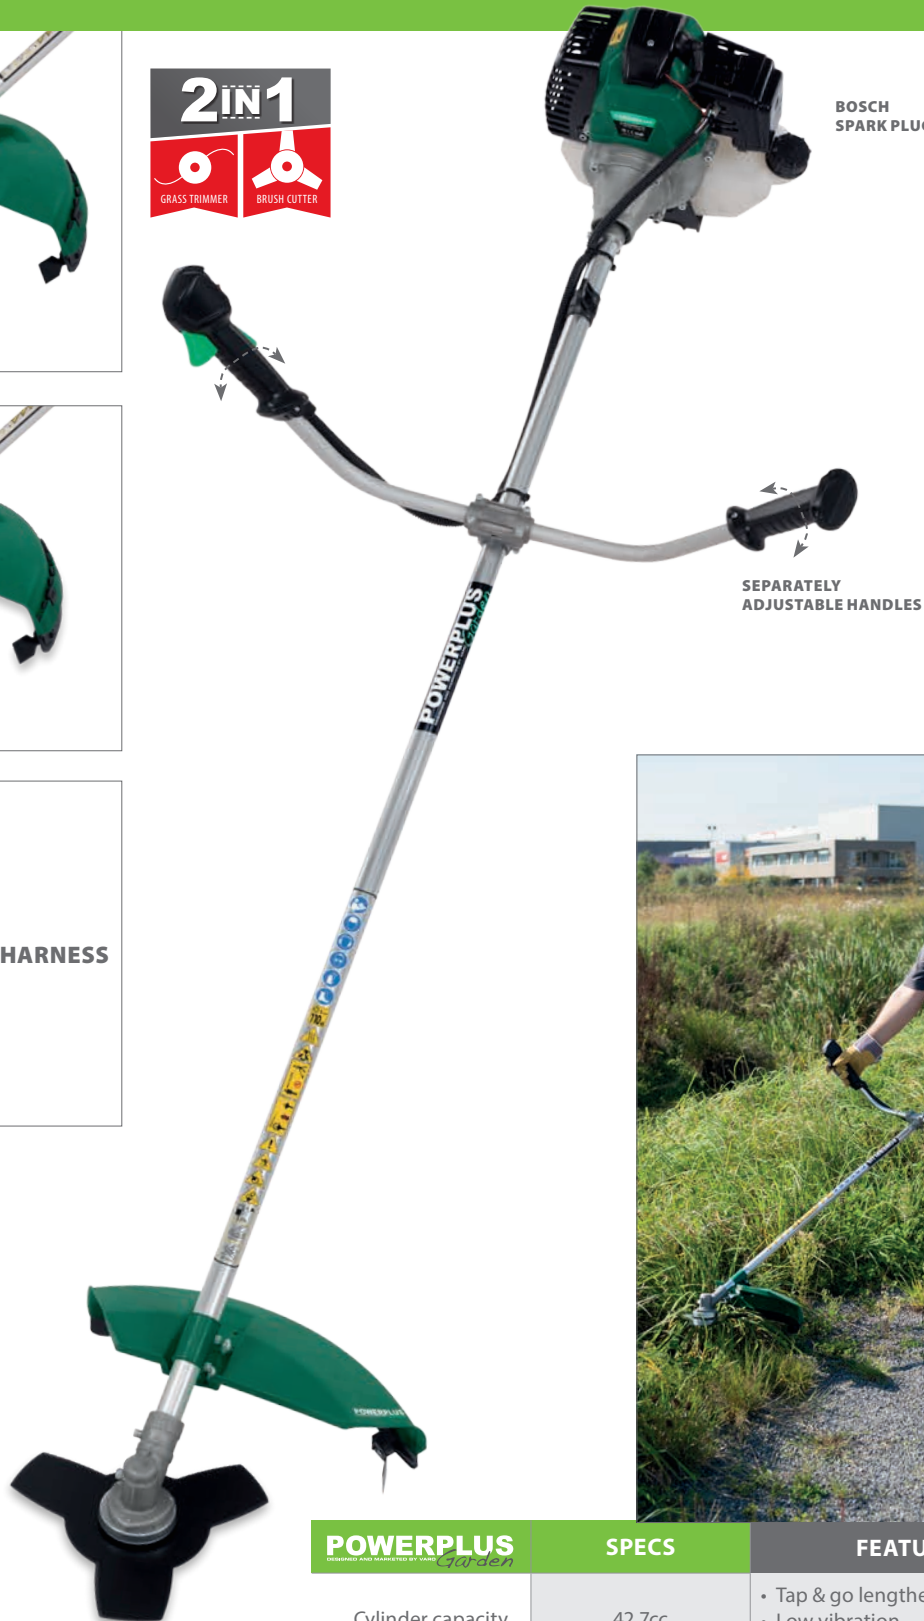

GRASS TRIMMER

BRUSH CUTTER

+ HARNESS

BOSCH
SPARK PLUG

SEPARATELY
ADJUSTABLE HANDLES

use with fuel type
95 | 98 | E10

**2 YEAR
 WARRANTY**

POWOIL023
 also available in 5L POWOIL025