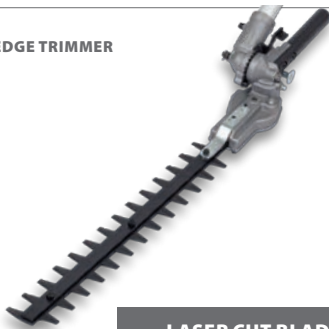

NEW

POWXG3025

GRASS TRIMMER

NHSP LD
SPARK PLUG

CARRYING BELT +

BRUSH CUTTER

HEDGE TRIMMER

LASER CUT BLADE