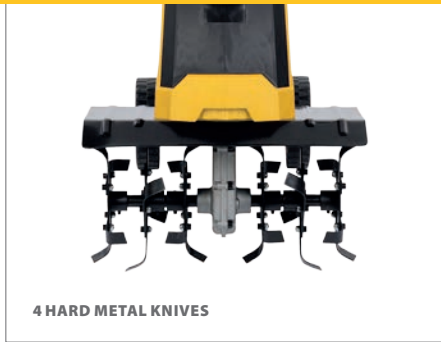

GASOLINE

CULTIVATORS

BENZINE TUINFREZEN // MOTOCULTEURS À ESSENCE
BENZIN-BODENHACKEN // MOTOCULTORES A GASOLINA

POWXG7203