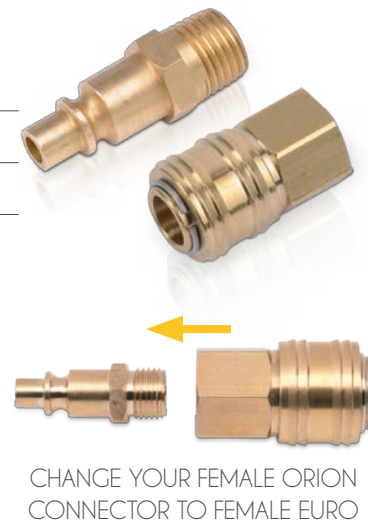

POWAIR0254

2x FEMALE QUICK COUPLER
MALE THREADED, BRASS
& RUBBER GRIP

POWAIR0256

2x DOUBLE COUPLER
MALE THREADED, BRASS

POWAIR0260

MALE EURO COUPLER
FEMALE THREADED
FEMALE ORION COUPLER
MALE THREADED

POWAIR0251

2x MALE EURO COUPLER
FEMALE THREADED, BRASS

POWAIR0253

2x MALE ORION COUPLER
FEMALE THREADED, BRASS

POWAIR0255

2x FEMALE QUICK COUPLER
FEMALE THREADED, BRASS
& RUBBER GRIP

POWAIR0257

1x Y-COUPLER
FEMALE THREADED, BRASS

POWAIR0261

MALE ORION COUPLER
FEMALE THREADED
FEMALE EURO COUPLER
MALE THREADED

POWAIR0262

PUMP NIPPLE
HOSE CONNECTOR

+ LOCK WASHER

POWAIR0263

2x MALE EURO HOSE
CONNECTOR

+ LOCK WASHERS