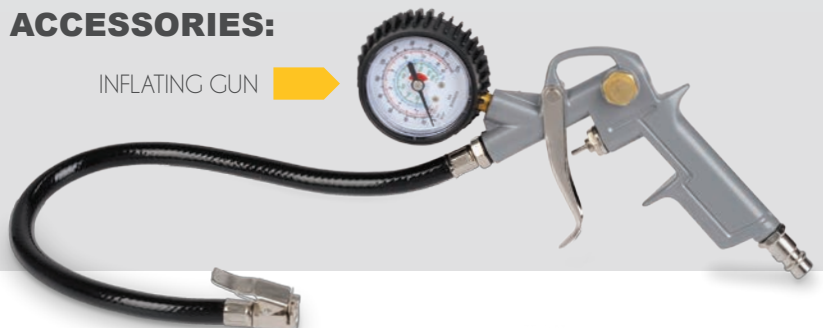

INCLUDED ACCESSORIES:

INFLATING GUN

INFLATION ADAPTORS

The Powerplus POWX1705 is an oil-free portable compressor without tank, free of maintenance and easy to transport (lightweight: 5.5kg). It is ideal to inflate tyres, balls & to dust. A handy tool for all those small jobs that require compressed air.