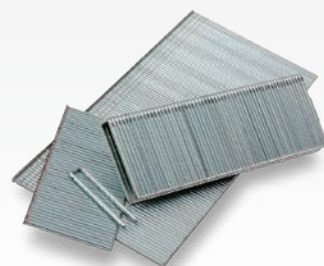

STAPLE SIZE
min. 16mm
max. 40mm

ALUMINIUM HOUSING

ADJUSTABLE
NAIL DEPTH

EASY LOAD MAGAZINE

+ 1000 NAILS 25/50mm
+ 1000 STAPLES 25/38mm

STAPLES & NAILS FOR POWAIR0310 POWAIR0311

STAPLES TYPE A Ga.18 (1.25 x 1.0mm)