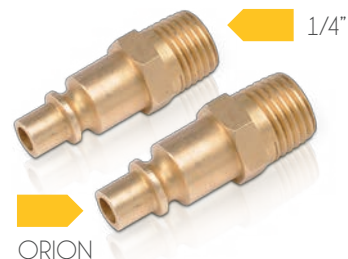

PROFESSIONAL

8bar

POWAIR0259 IN LINE FILTER

EXTRACTS OIL AND MOISTURE FOR
BETTER RESULTS WITH YOUR PAINT GUN.

POWAIR0250

2x MALE EURO COUPLER
MALE THREADED, BRASS

POWAIR0252

2x MALE ORION COUPLER
MALE THREADED, BRASS

POWAIR0254

2x FEMALE QUICK COUPLER
MALE THREADED, BRASS
& RUBBER GRIP

POWAIR0256

2x DOUBLE COUPLER
MALE THREADED, BRASS

POWAIR0260

MALE EURO COUPLER
FEMALE THREADED
FEMALE ORION COUPLER
MALE THREADED

POWAIR0251