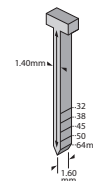

STAPLES TYPE A Ga.18 (1.25 x 1.0mm)

STAINLESS STEEL

NAILS TYPE B Ga.18 (1.25 x 1.0mm)

STAINLESS STEEL

POWAIR0334 40mm - 1000 pcs 	POWAIR0337 40mm - 1000 pcs 	POWAIR0324 40mm - 1000 pcs 	POWAIR0325 50mm - 1000 pcs 	POWAIR0328 50mm - 1500 pcs
--	--	--	--	--

NAIL SIZE
min. 32mm
max. 64mm

STAPLES TYPE C Ga.16 (1.6 x 1.4mm)

STAINLESS STEEL

POWAIR0341 32mm - 500 pcs 	POWAIR0342 38mm - 500 pcs 	POWAIR0343 45mm - 500 pcs 	POWAIR0346 32mm - 500 pcs 	POWAIR0348 64mm - 500 pcs
POWAIR0344 50mm - 500 pcs 	POWAIR0345 64mm - 500 pcs 	<h1>STAPLES & NAILS, ONLY FOR POWAIR0340</h1>		