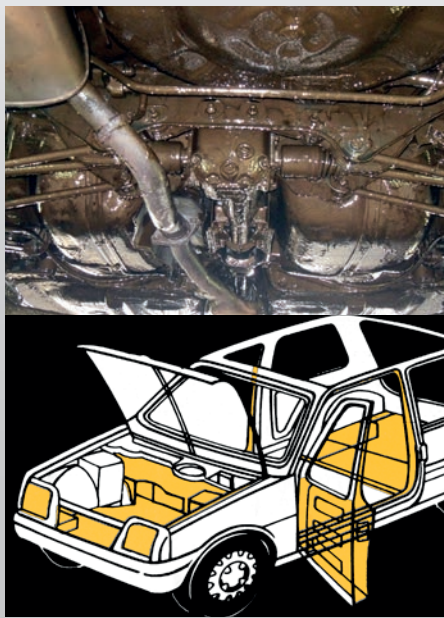

LENGTH HOSE
50cm

LENGTH PIPE
25cm

The POWAIR0113 is a lightweight and easy to operate underseal gun, designed to apply rust inhibitors on car bodies. Equipped with a 50cm flexible hose, perfect to apply a protective film on hard to reach places such as car cavities, crevices and joints. Without nozzle it can be used for surface applications.

3.5bar

EURO MALE
COUPLER INCLUDED