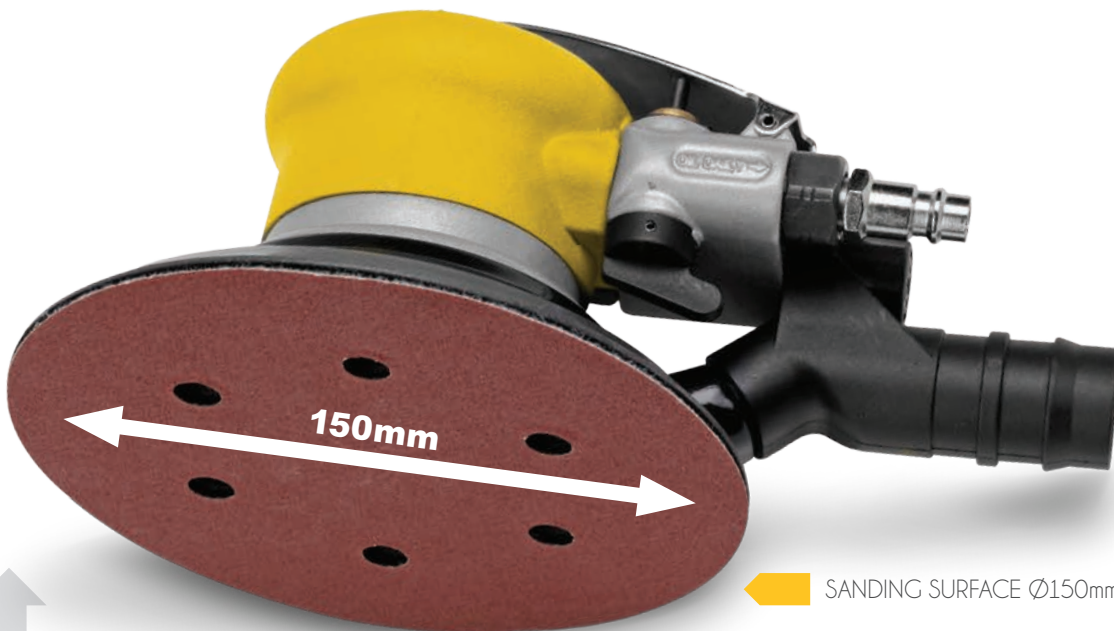

POWAIR0013

PNEUMATIC ROTATING SANDER

PNEUMATISCHE ROTERENDE SCHUURMACHINE - PONCEUSE ROTATIVE PNEUMATIQUE
DRUCKLUFT EXZENTERSCHLEIFER - LIJADORA ROTO-ORBITAL NEUMÁTICA

The pneumatic rotating sander POWAIR0013 is ideal for making fine finishes on wood, metal, fibreglass and other compound materials. Its speed is easily adjustable with the valve knob. Ergonomically designed with a vibration absorbing grip. A wrench is included.

**10500
min⁻¹**

6.3bar

240 l/m