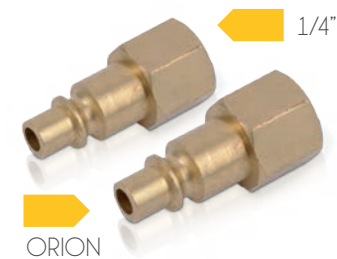

POWAIR0254

2x FEMALE QUICK COUPLER
MALE THREADED, BRASS
& RUBBER GRIP

POWAIR0256

2x DOUBLE COUPLER
MALE THREADED, BRASS

POWAIR0260

MALE EURO COUPLER
FEMALE THREADED
FEMALE ORION COUPLER
MALE THREADED

POWAIR0251

2x MALE EURO COUPLER
FEMALE THREADED, BRASS

POWAIR0253

2x MALE ORION COUPLER
FEMALE THREADED, BRASS

POWAIR0255

2x FEMALE QUICK COUPLER
FEMALE THREADED, BRASS
& RUBBER GRIP

POWAIR0257

1x Y-COUPLER
FEMALE THREADED, BRASS

POWAIR0261

MALE ORION COUPLER
FEMALE THREADED
FEMALE EURO COUPLER
MALE THREADED

POWAIR0262

PUMP NIPPLE
HOSE CONNECTOR

+ LOCK WASHER

POWAIR0263

2x MALE EURO HOSE
CONNECTOR

+ LOCK WASHERS