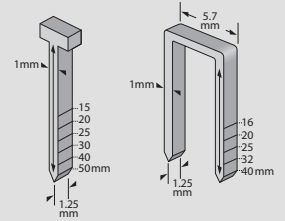

STAPLE SIZE
min. 16mm
max. 40mm

ALUMINIUM HOUSING

ADJUSTABLE
NAIL DEPTH

EASY LOAD MAGAZINE

+ 1000 NAILS 25/50mm
+ 1000 STAPLES 25/38mm

STAPLES & NAILS FOR POWAIR0310 POWAIR0311

STAPLES TYPE A Ga.18 (1.25 x 1.0mm)