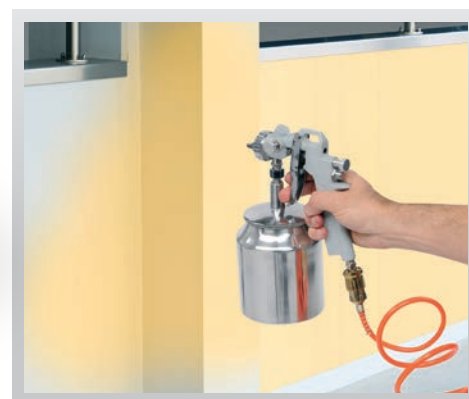

COUPLER
NOT INCLUDED