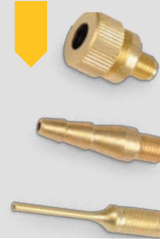

INFLATION ADAPTORS

INFLATING GUN

BLOW NOZZLE

5m SPIRAL HOSE

The POWX1730 is a well featured and portable machine that delivers a reliable, controllable volume of compressed air. Useful for stapling, air brushing, inflating tyres,... It's equipped with many useful accessories: an inflating gun with 3 inflation adaptors, a blow nozzle and a 5m spiral hose.