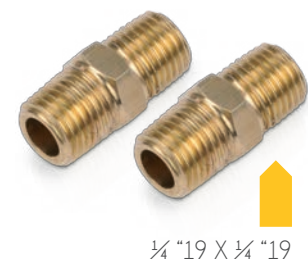

POWAIR0256

2x DOUBLE COUPLER
MALE THREADED, BRASS