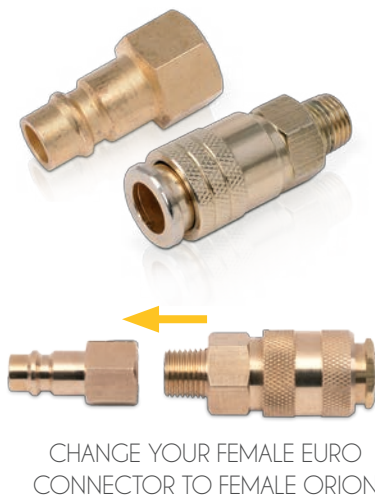

POWAIR0254

2x FEMALE QUICK COUPLER
MALE THREADED, BRASS
& RUBBER GRIP

POWAIR0256

2x DOUBLE COUPLER
MALE THREADED, BRASS

POWAIR0260

MALE EURO COUPLER
FEMALE THREADED
FEMALE ORION COUPLER
MALE THREADED

POWAIR0251

2x MALE EURO COUPLER
FEMALE THREADED, BRASS

POWAIR0253

2x MALE ORION COUPLER
FEMALE THREADED, BRASS

POWAIR0255

2x FEMALE QUICK COUPLER
FEMALE THREADED, BRASS
& RUBBER GRIP

POWAIR0257

1x Y-COUPLER
FEMALE THREADED, BRASS