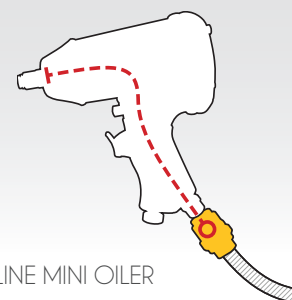

5bar

LONG NOSE 100mm

COUPLER
NOT INCLUDED

POWAIR0101

3 PCS NIPPLE SET

1. BRASS NIPPLE: E.G. MATTRESSES
2. BRASS NIPPLE: E.G. BIKE TYRES
3. STEEL NEEDLE: E.G. BALLS

POWAIR0258

IN LINE MINI OILER