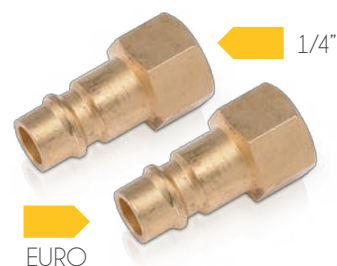

POWAIR0254

2x FEMALE QUICK COUPLER
MALE THREADED, BRASS
& RUBBER GRIP

POWAIR0256

2x DOUBLE COUPLER
MALE THREADED, BRASS

POWAIR0260

MALE EURO COUPLER
FEMALE THREADED
FEMALE ORION COUPLER
MALE THREADED

POWAIR0251

2x MALE EURO COUPLER
FEMALE THREADED, BRASS

POWAIR0253

2x MALE ORION COUPLER
FEMALE THREADED, BRASS

POWAIR0255

2x FEMALE QUICK COUPLER
FEMALE THREADED, BRASS
& RUBBER GRIP

POWAIR0257

1x Y-COUPLER
FEMALE THREADED, BRASS

POWAIR0261

MALE ORION COUPLER
FEMALE THREADED
FEMALE EURO COUPLER
MALE THREADED

POWAIR0262

PUMP NIPPLE
HOSE CONNECTOR

+ LOCK WASHER

POWAIR0263

2x MALE EURO HOSE
CONNECTOR

+ LOCK WASHERS