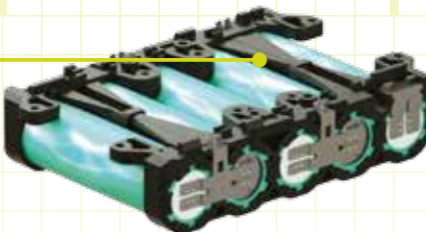

Protection Electronics

The electronics shut down the tool if there is too much strain on the battery or if it gets too hot, protecting both tool and battery from damage.