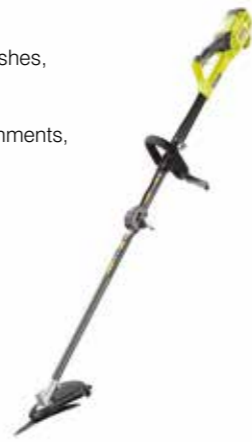

Compatible Accessory

	Name: RAC120
	Product Code: 5132002592

RBC1226I
1200W Electric Brush Cutter, 26cm Cutting Width

- Powerful 1200W motor delivers excellent cutting performance
- SmartTool™ technology optimises performance on Expand-it™ attachments
- 2-in-1: 26cm Tri-Arc+™ hardened steel cutting blade for clearing grass, small bushes, and undergrowth
- 2-in-1: 38cm trimming width for clearing tall, dense grass
- Quick release mechanism easily changes between Expand-it™ SmartTool™ attachments, including an articulating hedge trimmer, pole pruner, brush cutter, and blower
- Ergonomic design offers a well-balanced and comfortable in-use experience