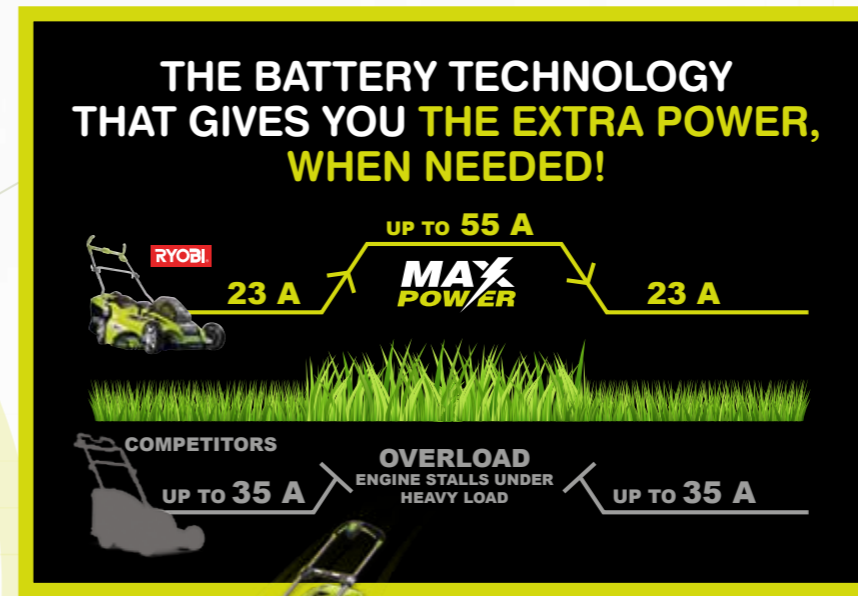

PROTECTION ELECTRONICS

The electronics shut down the tool if there is too much strain on the battery or if it gets too hot, protecting both tool and battery from damage.