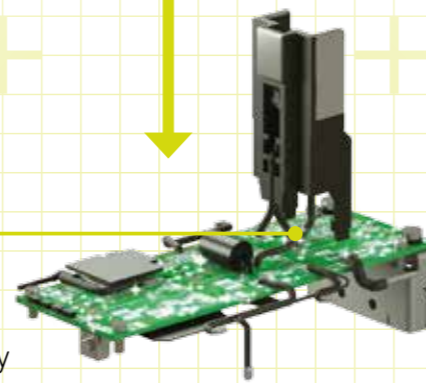

Uniquely manages its own power to deliver optimum performance and runtime for any ONE+ tool and application.

Fuel Gauge

The simplest way to monitor your battery life and manage your workload.

Protection Electronics