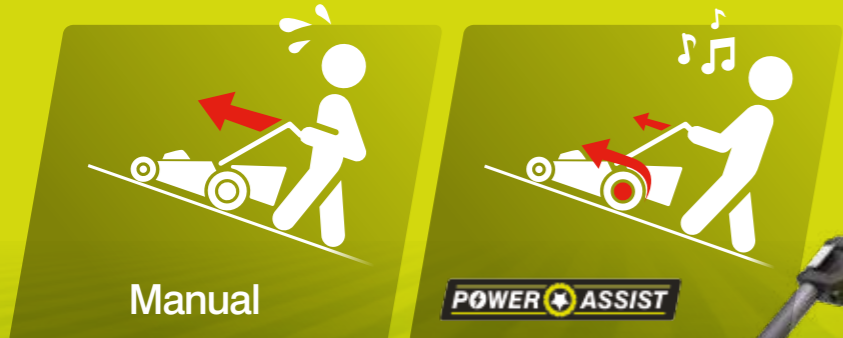

Standard equipment (RLM36X46H5P)
Mulching plug, 55L grass catcher

Compatible Accessory

	Name: RAC412
	Product Code: 5132002695

x1

36V Innovation: Power Assist

Engage Power Assist mode on your 36V mower to convert your mower into a self-propelled unit, helping you mow up hills or through dense grass.

Manual

POWER ASSIST

Premium BRUSHLESS Motor

Now with added Power Assist in the wheel
For that extra boost of energy to help you push your mower

LOOK OUT FOR THE

LOGO ON OUR 36V MOWERS.

ryobitools.eu

RBC36X26B 36V Cordless Brush Cutter with Bike Handles (1x 4.0Ah)