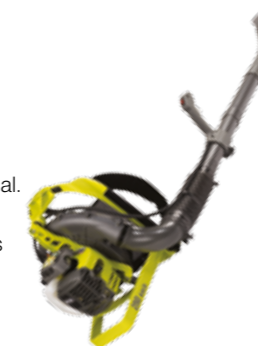

What type of gardener are you?

Innovative

Cordless

Innovative gardeners don't like to be tied down. They enjoy the freedom of cordless innovation where one battery powers a range of tools.

CHECK OUT...
18V Blower
OBL1820H

NEW 36V Jet Blower
RBL36JB

Classic

Petrol

Classic gardeners like to keep their gardening traditional. That's why they choose petrol tools every time.

CHECK OUT...
Petrol Backpack Blower
RBL26BP

Reliable

Electric