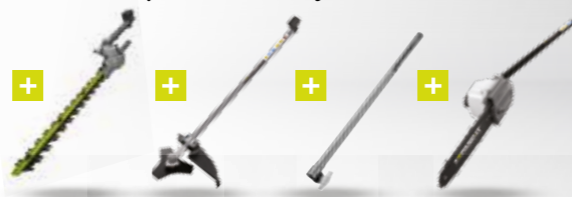

Step 2

Choose your attachments.

Save time, space and money.

Hedge Trimmer   Brush Cutter   Extension Shaft   Pole Pruner

With Expand-it™ you can cut, trim, sculpt, tidy and prune your garden, just by adding a new attachment.

RXAHT01
Articulating Hedge Trimmer

Article Number: 5132002796

- SmartTool™ technology optimises blade speed for hedge cutting
- Ultimate performance of 4670 cuts/minute when powered by petrol engine
- Maximum performance of 3916 cuts/minute when powered by 1200W motor
- 90° articulating blade for comfortable cutting at any angle
- 44cm dual reciprocating diamond ground blades for clean and precise cuts
- Capable of cutting large branches with 28mm blade gap
- 2.17 kg