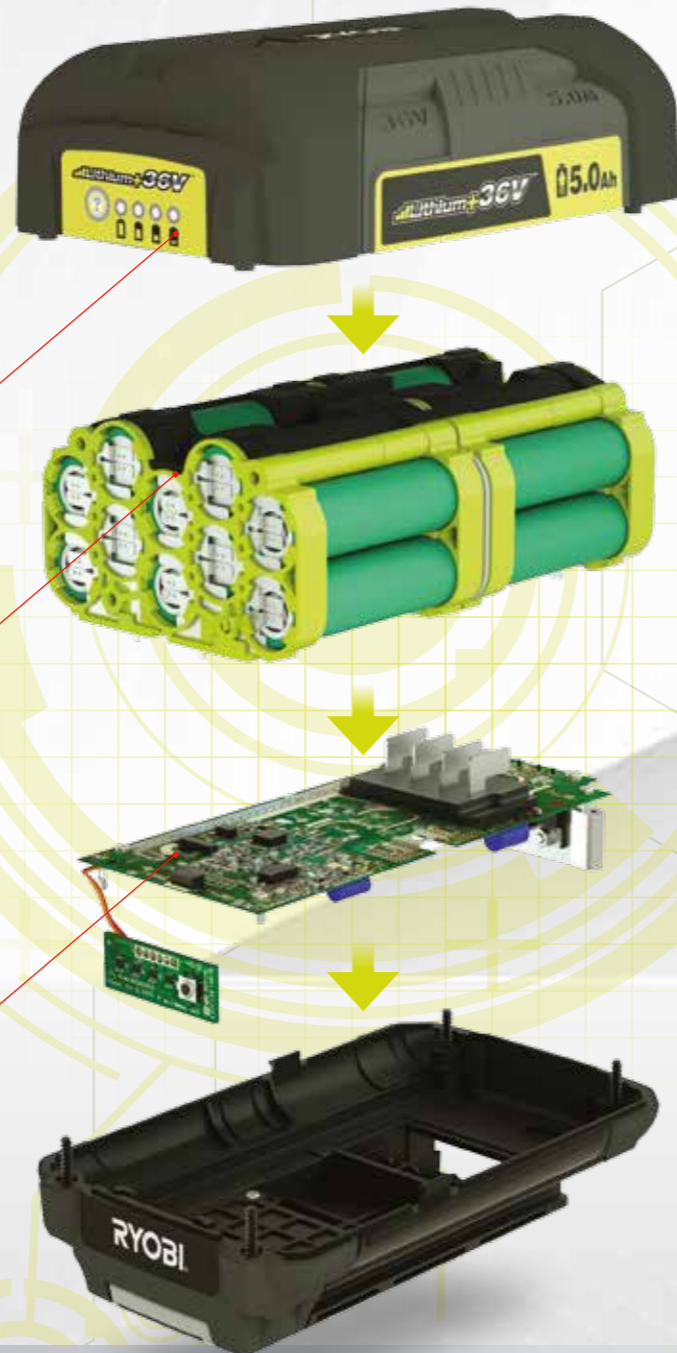

PROTECTION ELECTRONICS

The electronics shut down the tool if there is too much strain on the battery or if it gets too hot, protecting both tool and battery from damage.