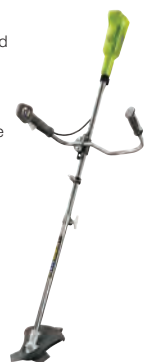

OBC1820B

18V Cordless Brush Cutter with Bike Handle

- High-performance 18V motor provides optimum power for cutting tough grass and long weeds
- 2-in-1 brush cutter and trimmer with both blade and trimmer head for versatility
- 20cm hardened steel TriArc™ cutting blade for tough jobs